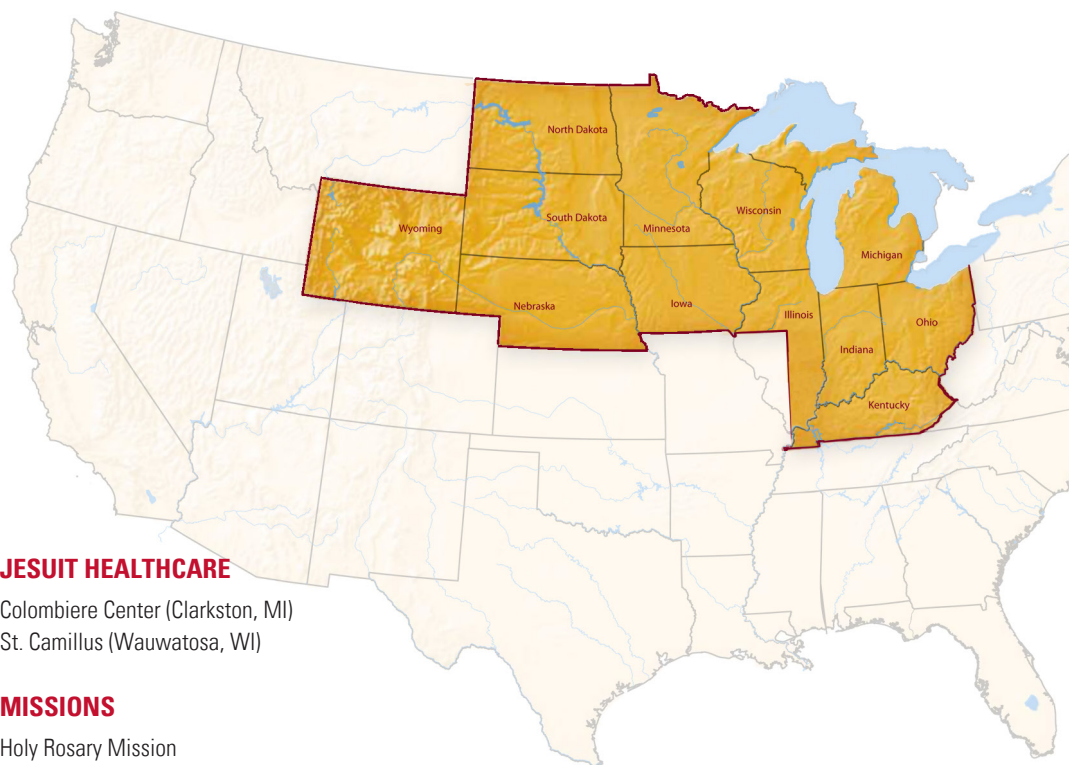

Universities

Creighton University (Omaha, NE)
John Carroll University (University Heights, OH)
Loyola University Chicago (Chicago, IL)
Arrupe College of Loyola University Chicago (Chicago, IL)
Marquette University (Milwaukee, WI)
University of Detroit Mercy (Detroit, MI)
Xavier University (Cincinnati, OH)

FORMATION

Jesuit Novitiate of St. Alberto Hurtado (Saint Paul, MN)
Loyola University First Studies (Chicago, IL)

JESUIT HEALTHCARE

Colombiere Center (Clarkston, MI)
St. Camillus (Wauwatosa, WI)

MISSIONS

Holy Rosary Mission (Pine Ridge Indian Reservation, SD)
St. Francis Mission (Rosebud Indian Reservation, SD)

PASTORAL

Bellarmino Chapel (Cincinnati, OH)
Church of the Gesu (Milwaukee, WI)
Church of the Gesu (University Heights, OH)
Gesu Catholic Church (Detroit, MI)
Holy Rosary Mission Churches (Pine Ridge Indian Reservation, SD)
Our Lady of Guadalupe & St. Patrick's Parishes (Milwaukee, WI)
St. Francis Mission Churches (Rosebud Indian Reservation, SD)
St. Isaac Jogues Parish (Rapid City, SD)
St. John's Parish (Omaha, NE)
St. Mary Student Parish (Ann Arbor, MI)
Ss. Peter & Paul Jesuit Church (Detroit, MI)
St. Thomas More Catholic Community (Saint Paul, MN)
St. Francis Xavier Church (Cincinnati, OH)

PUBLISHING

Loyola Press (Chicago, IL)

RETREAT

Bellarmino Jesuit Retreat House (Barrington, IL)
Casa Romero Renewal Center (Milwaukee, WI)
Demontreville Jesuit Retreat House (Lake Elmo, MN)
Ignatian Spirituality Project (Chicago, IL)
Jesuit Retreat Center (Parma, OH)
Jesuit Retreat House (Oshkosh, WI)
Jesuit Spiritual Center at Milford (Milford, OH)
Manresa Jesuit Retreat House (Bloomfield Hills, MI)

SOCIAL JUSTICE

Ignatian Volunteer Corps (Affiliated)

- Chicago, IL
- Cleveland, OH
- Milwaukee, WI
- Minneapolis/Saint Paul, MN
- Omaha, NE
- Online Ministries

Jesuit Volunteer Corps (Affiliated)

- Chicago, IL
- Cleveland, OH
- Detroit, MI
- Milwaukee, WI
- Minneapolis, MN

Pope Francis Center (Detroit, MI)

INTERNATIONAL RELATIONSHIPS

American Jesuits International
Delhi Province (India)
Eastern Africa Province
Ecuador Province
Jesuit Refugee Service
Kohima Region (Northeast India)
Nepal Region (India)
Patna Province (India)
Peru Province

JESUITS
USA Midwest
Province