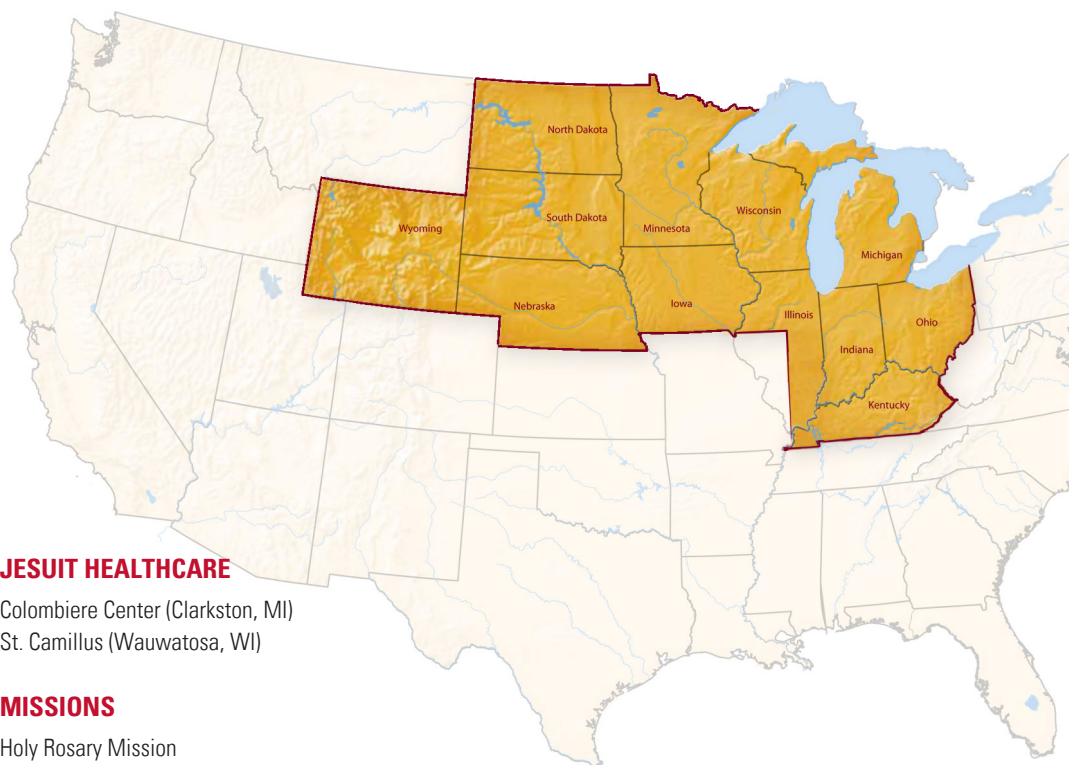

Universities

Creighton University (Omaha, NE)
John Carroll University (University Heights, OH)
Loyola University Chicago (Chicago, IL)
Arrupe College of Loyola University Chicago (Chicago, IL)
Marquette University (Milwaukee, WI)
University of Detroit Mercy (Detroit, MI)
Xavier University (Cincinnati, OH)

FORMATION

Jesuit Novitiate of St. Alberto Hurtado (St. Paul, MN)

JESUIT HEALTHCARE

Colombiere Center (Clarkston, MI)
St. Camillus (Wauwatosa, WI)

MISSIONS

Holy Rosary Mission (Pine Ridge Indian Reservation, SD)
St. Francis Mission (Rosebud Indian Reservation, SD)

PASTORAL

Bellarmino Chapel (Cincinnati, OH)
Church of the Gesu (Milwaukee, WI)
Church of the Gesu (University Heights, OH)
Gesu Catholic Church (Detroit, MI)
Holy Rosary Mission Churches (Pine Ridge Indian Reservation, SD)
Our Lady of Guadalupe & St. Patrick's Parishes (Milwaukee, WI)
St. Francis Mission Churches (Rosebud Indian Reservation, SD)
St. Isaac Jogues Parish (Rapid City, SD)
St. John's Parish (Omaha, NE)
St. Mary Student Parish (Ann Arbor, MI)
Ss. Peter & Paul Jesuit Church (Detroit, MI)
St. Thomas More Catholic Community (Saint Paul, MN)
St. Francis Xavier Church (Cincinnati, OH)

PUBLISHING

Loyola Press (Chicago, IL)

RETREAT

Bellarmino Jesuit Retreat House (Barrington, IL)
Casa Romero Renewal Center (Milwaukee, WI)
Demontreville Jesuit Retreat House (Lake Elmo, MN)
Ignatian Spirituality Project (Chicago, IL)
Jesuit Retreat Center (Parma, OH)
Jesuit Retreat House (Oshkosh, WI)
Jesuit Spiritual Center at Milford (Milford, OH)
Manresa Jesuit Retreat House (Bloomfield Hills, MI)

SOCIAL JUSTICE

Ignatian Volunteer Corps (Affiliated)
• Chicago, IL
• Cleveland, OH
• Milwaukee, WI
• Minneapolis/Saint Paul, MN
• Omaha, NE
• Online Ministries
Jesuit Volunteer Corps (Affiliated)
• Chicago, IL
• Cleveland, OH
• Detroit, MI
• Milwaukee, WI
• Minneapolis, MN
Pope Francis Center (Detroit, MI)

INTERNATIONAL RELATIONSHIPS

American Jesuits International
Delhi Province (India)
Eastern Africa Province
Ecuador Province
Jesuit Refugee Service
Kohima Region (Northeast India)
Nepal Region (India)
Patna Province (India)
Peru Province

JESUITS
USA Midwest
Province